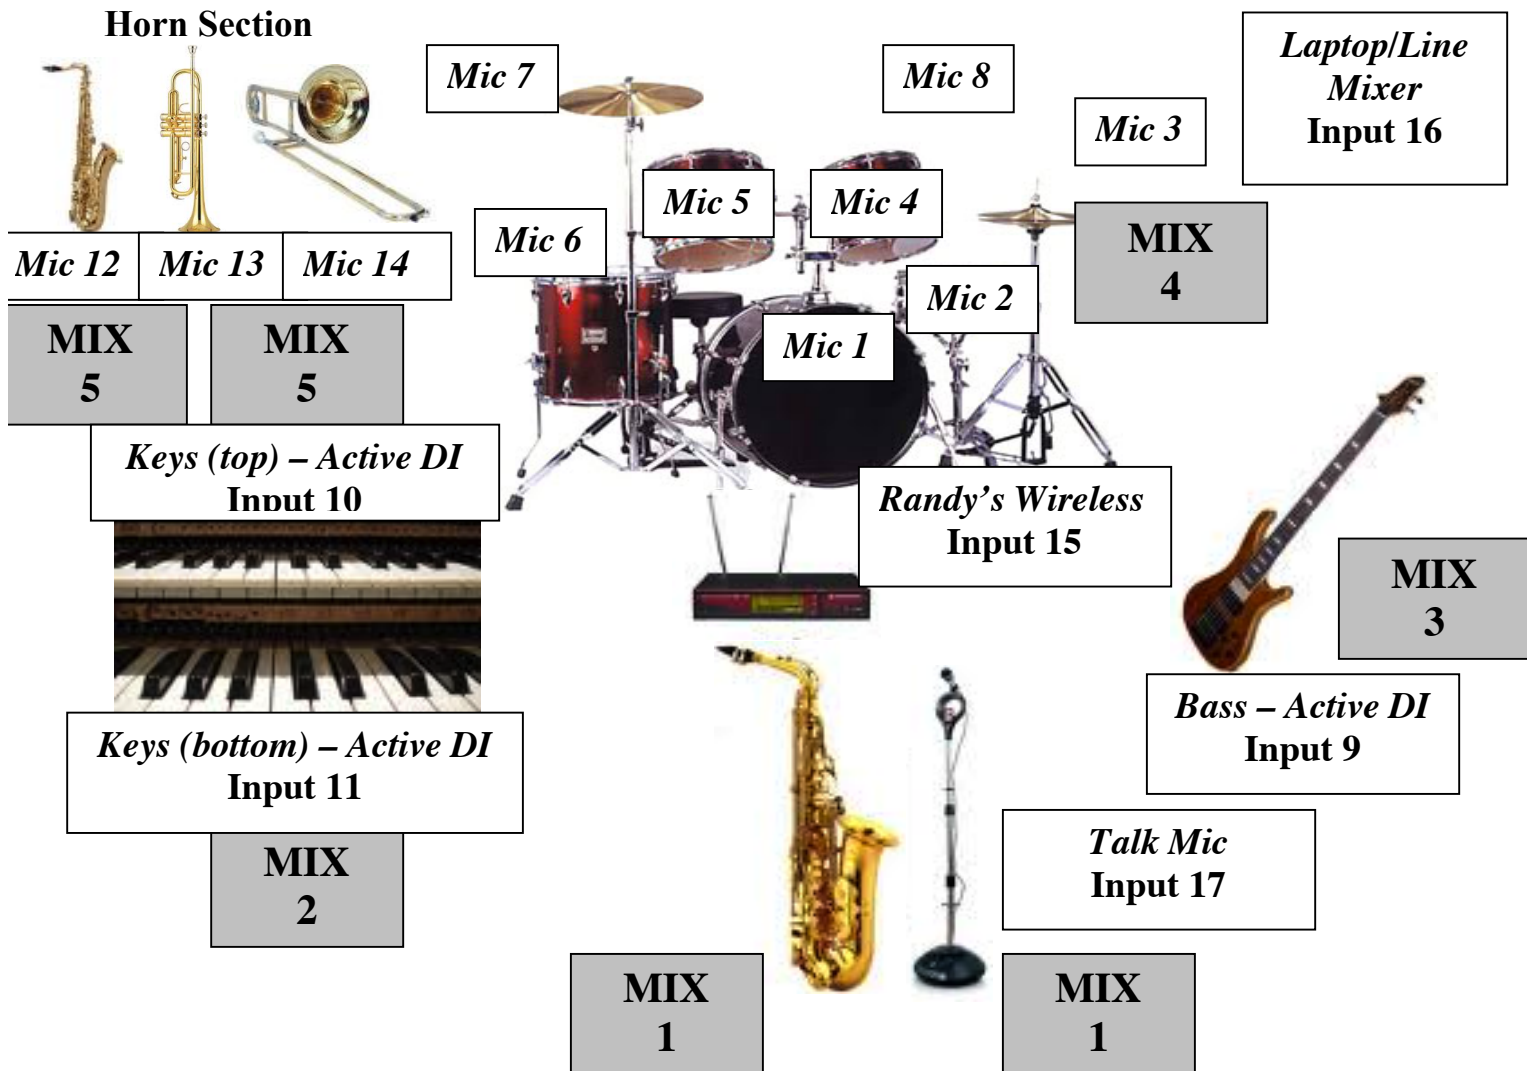

RANDY SCOTT

Horn Section

Channel	Label	Mic Preference	Insert
1	Kick	Audix D6	Gate
2	Snare	Audix 1	Gate
3	Hi Hat	Audix SCX1-hc	
4	Rack Tom1	Audix2	Gate
5	Rack Tom2	Audix2	Gate
6	Floor Tom	Audix2	Gate
7	O.H. Stage Right	Audix SCX1-c	
8	O.H. Stage Left	Audix SCX1-c	
9	Bass	Active DI	Comp. (light)
10	Keys (top)	Active DI	
11	Keys (bottom)	Active DI	
12	T. Sax	(horn section)	
13	Trumpet	(horn section)	
14	Trombone	(horn section)	
15	Sax & EWI Mixer	1 XLR	No Comp.
16	Laptop	1 XLR	
17	Talk Mic		