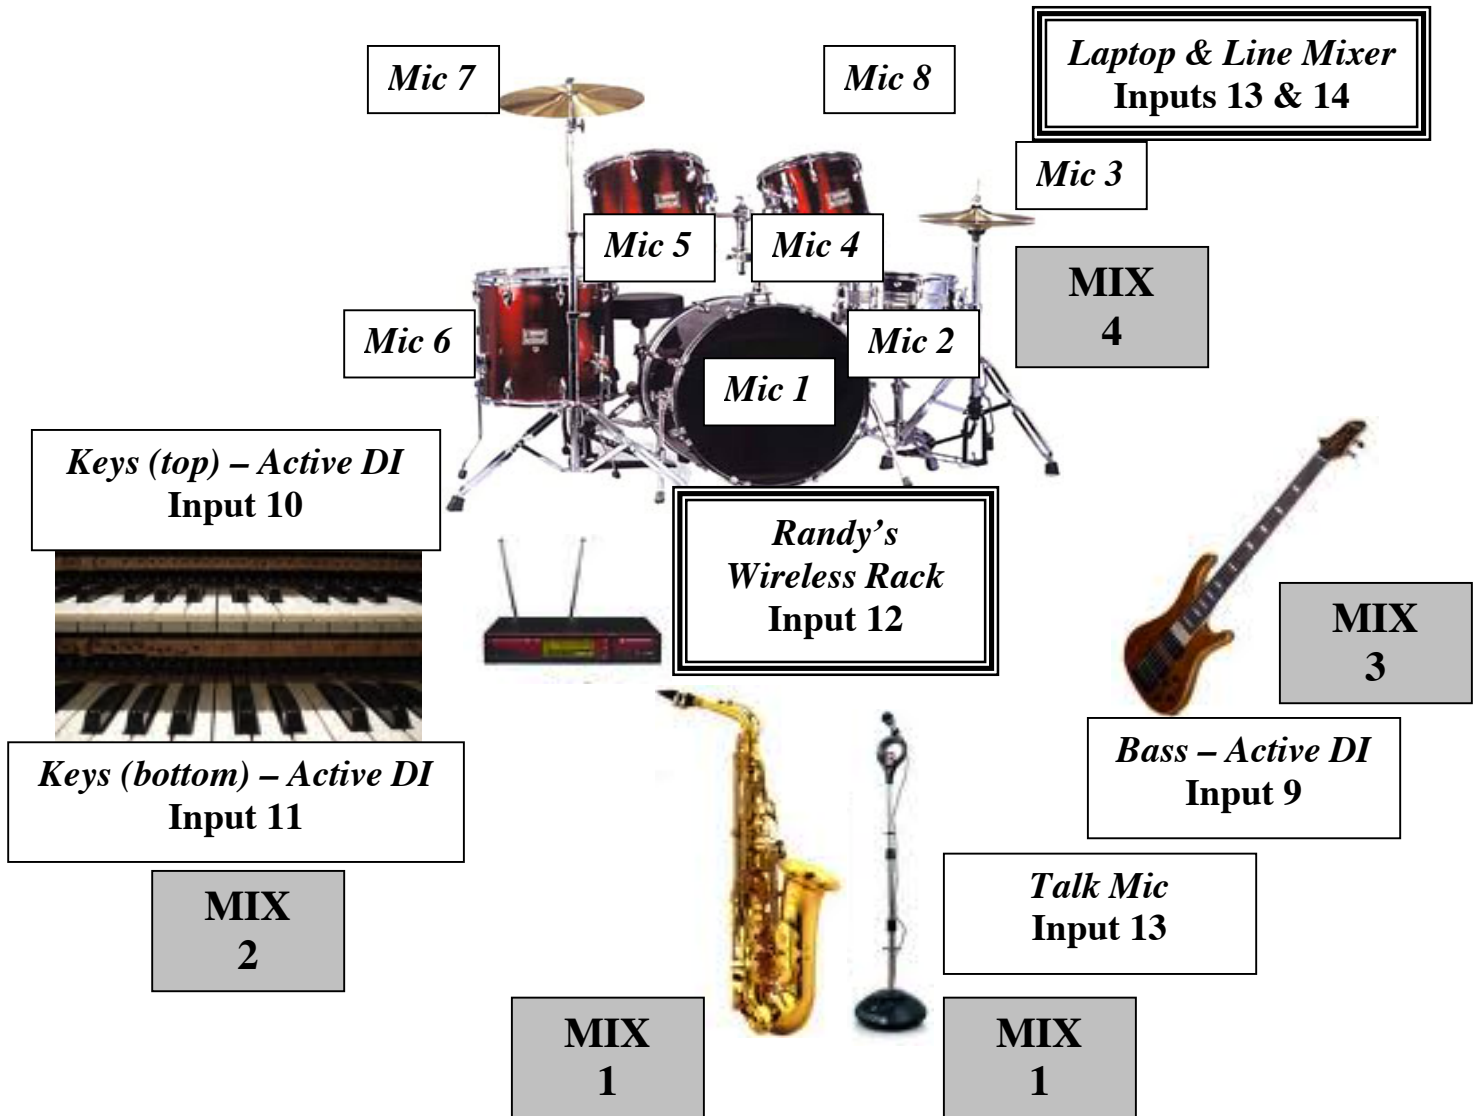

RANDY SCOTT

STAGE PLOT

<u>Channel</u>	<u>Label</u>	<u>Mic Preference</u>	<u>Insert</u>
1	Kick	Audix D6	Gate
2	Snare	Audix 1	Gate
3	Hi Hat	Audix SCX1-hc	
4	Rack Tom1	Audix2	Gate
5	Rack Tom2	Audix2	Gate
6	Floor Tom	Audix2	Gate
7	O.H. Stage Right	Audix SCX1-c	
8	O.H. Stage Left	Audix SCX1-c	
9	Bass	Active DI	Comp. (light)
10	Keys (top)	Active DI	
11	Keys (bottom)	Active DI	
12	Sax & EWI Mixer	Active DI	No Comp.
13 & 14	Laptop	XLR	
15	Talk Mic		